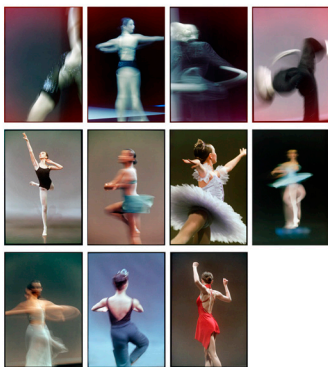

Movement Study
Archival Pigment Print
24" x 30"
2024

$750

Anna Ottum